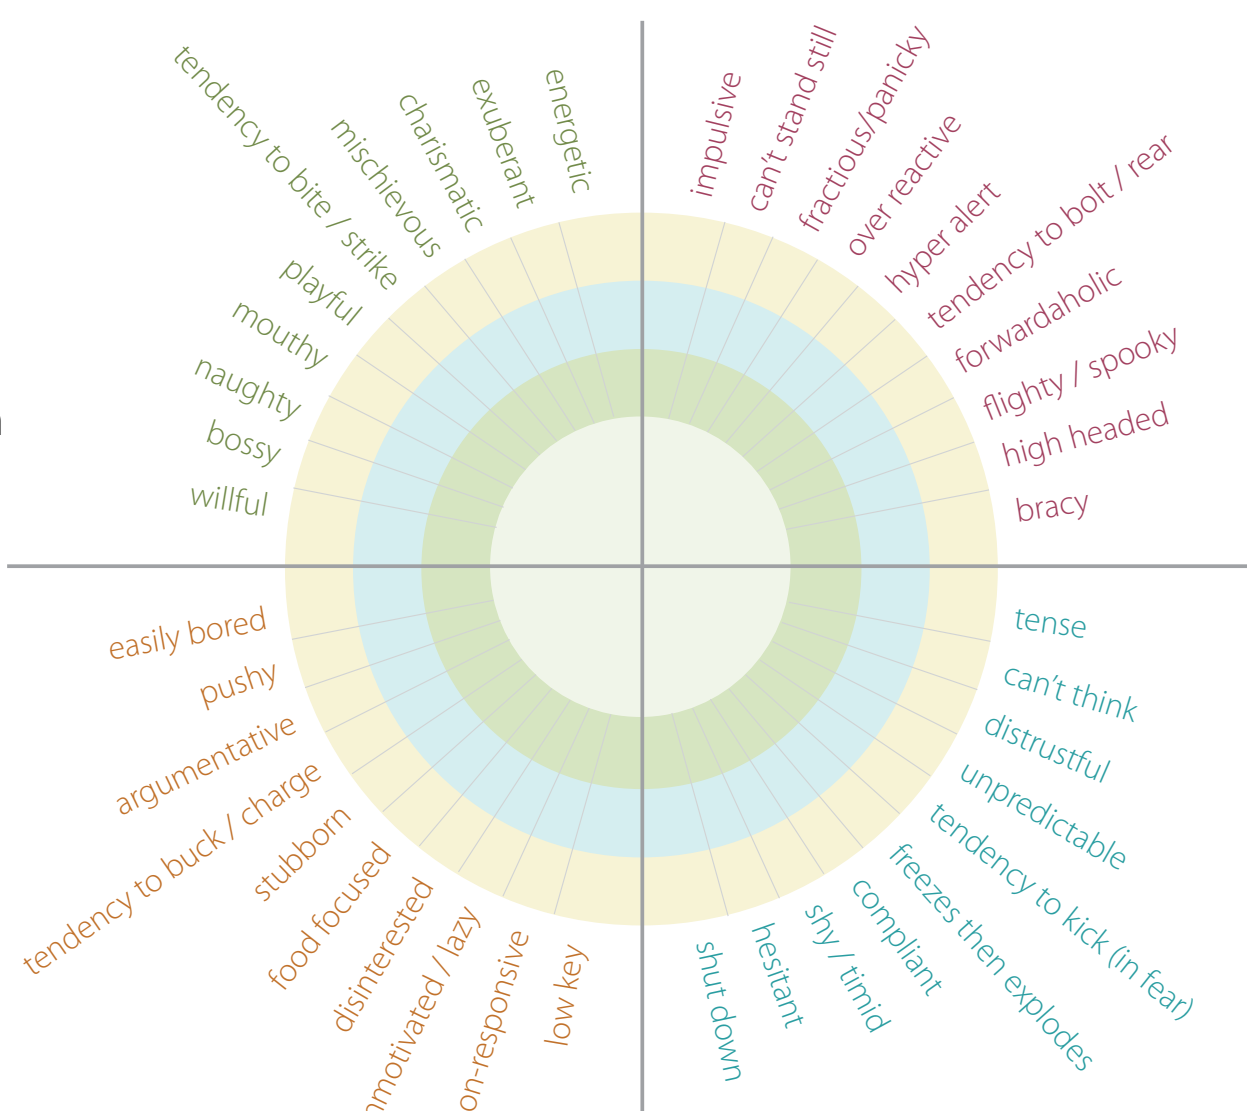

**Left-Brain
EXTROVERT**

Left-Brain

- dominant
- brave
- confident
- calm
- tolerant

**Left-Brain
INTROVERT**

Extrovert

Introvert

- low energy more "whoa" slow tendency to stop

**Right-Brain
EXTROVERT**

Right-Brain

- submissive
- fearful
- not confident
- nervous
- reactive

**Right-Brain
INTROVERT**

Parelli Positive Attributes

NAME: _____ DATE: _____

<input type="checkbox"/> mild	<input type="checkbox"/> moderate	<input type="checkbox"/> extreme
-------------------------------	-----------------------------------	----------------------------------

charismatic ambitious

Extrovert

• more dots in the top two quadrants denotes performance qualities

**Left-Brain
EXTROVERT
POSITIVE**

**Right-Brain
EXTROVERT
POSITIVE**

Left-Brain

tolerant

Right-Brain

sensitive

**Left-Brain
INTROVERT
POSITIVE**

**Right-Brain
INTROVERT
POSITIVE**

• more dots in more quadrants, the more "all-round" the horse is

• more dots in the bottom two quadrants denotes reliable qualities